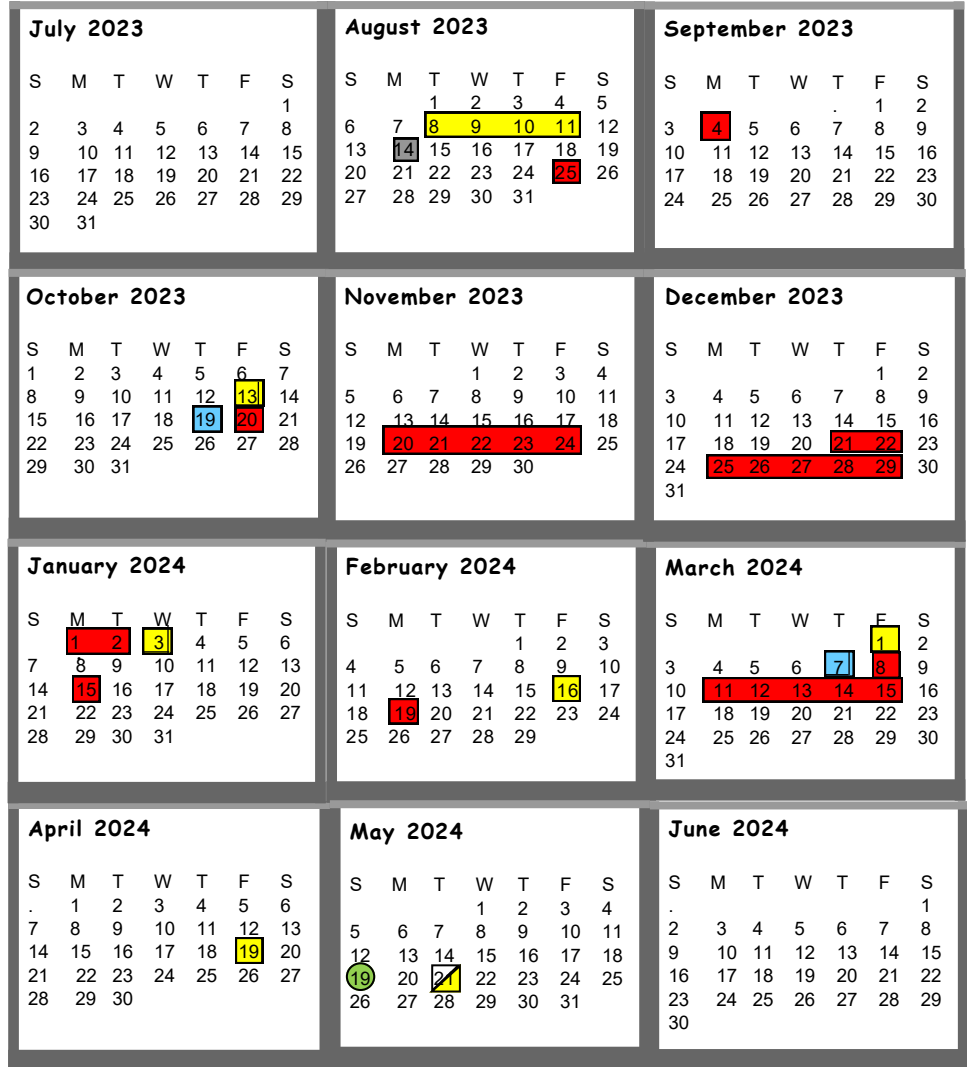

Mulvane USD 263

2023-24 School Year Calendar

www.usd263.com

Calendar subject to change by BOE

UPDATED

Aug.	8	Flex Day
	9-11	Teacher Professional Learning
	14	First Day of School
	25	No School - Old Settlers
Sept.	4	No School - Labor Day
Oct.	13	End of 1st Quarter/No School/TPL
	19	No School - P/T Conferences
	20	No School - Comp Day for Conf.
Nov.	20-24	No School - Thanksgiving Break
Dec.	21-29	No School - Winter Break
Jan.	1	No School - New Year's Day
	2	No School - Holiday Break
	3	No School - Teacher Prof. Learning/ End of Second Quarter
	15	No School - MLK Day
Feb.	16	No School - Teacher Prof. Learning
	19	No School - President's Day
Mar.	1	No School - Teacher Prof. Learning
	7	No School - P/T Conferences/ End of 3rd Quarter
	8	No School - Comp Day for Conf.
	11-15	Spring Break
Apr.	19	No School - Teacher Prof. Learning
May	19	Graduation
	21	Last Day - .5 Student Last Day/.5 Staff Only

1 Hour Late
Start Every
Wednesday

Nine week quarters:
First.....42
Second.....41
Third.....41
Fourth.....45.5

Student Contact
Days.....169.5

P/T Conferences.....4

Prof. Learning.....9.5

Total Days.....183

**Adjusted by BOE
9/25/2023**

- Teacher Work Day or Professional Learning - NO SCHOOL
- No School/Vacation/Comp Day
- First Day of School/Classes Resume
- Parent/Teacher Conferences - NO SCHOOL
- Graduation
- Half Day of School (May 21st - Last day)
- End of Quarter